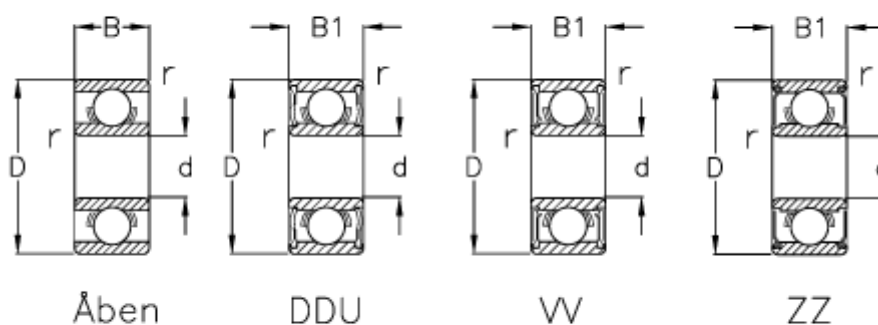

Data Sheet

Article number: 570404005002
Description: NSK Bearing 624 Open
d=4 D=13 B=5

Measures

B	= 5	Max rpm ZZ-WW = 40000
B1	= 5	r min = 0.2
d	= 4	Type = 624
D	= 13	
Load Cor (N)	= 485	
Load Cr (N)	= 1300	
Max rpm DD	= -	
Max rpm open	= 48000	